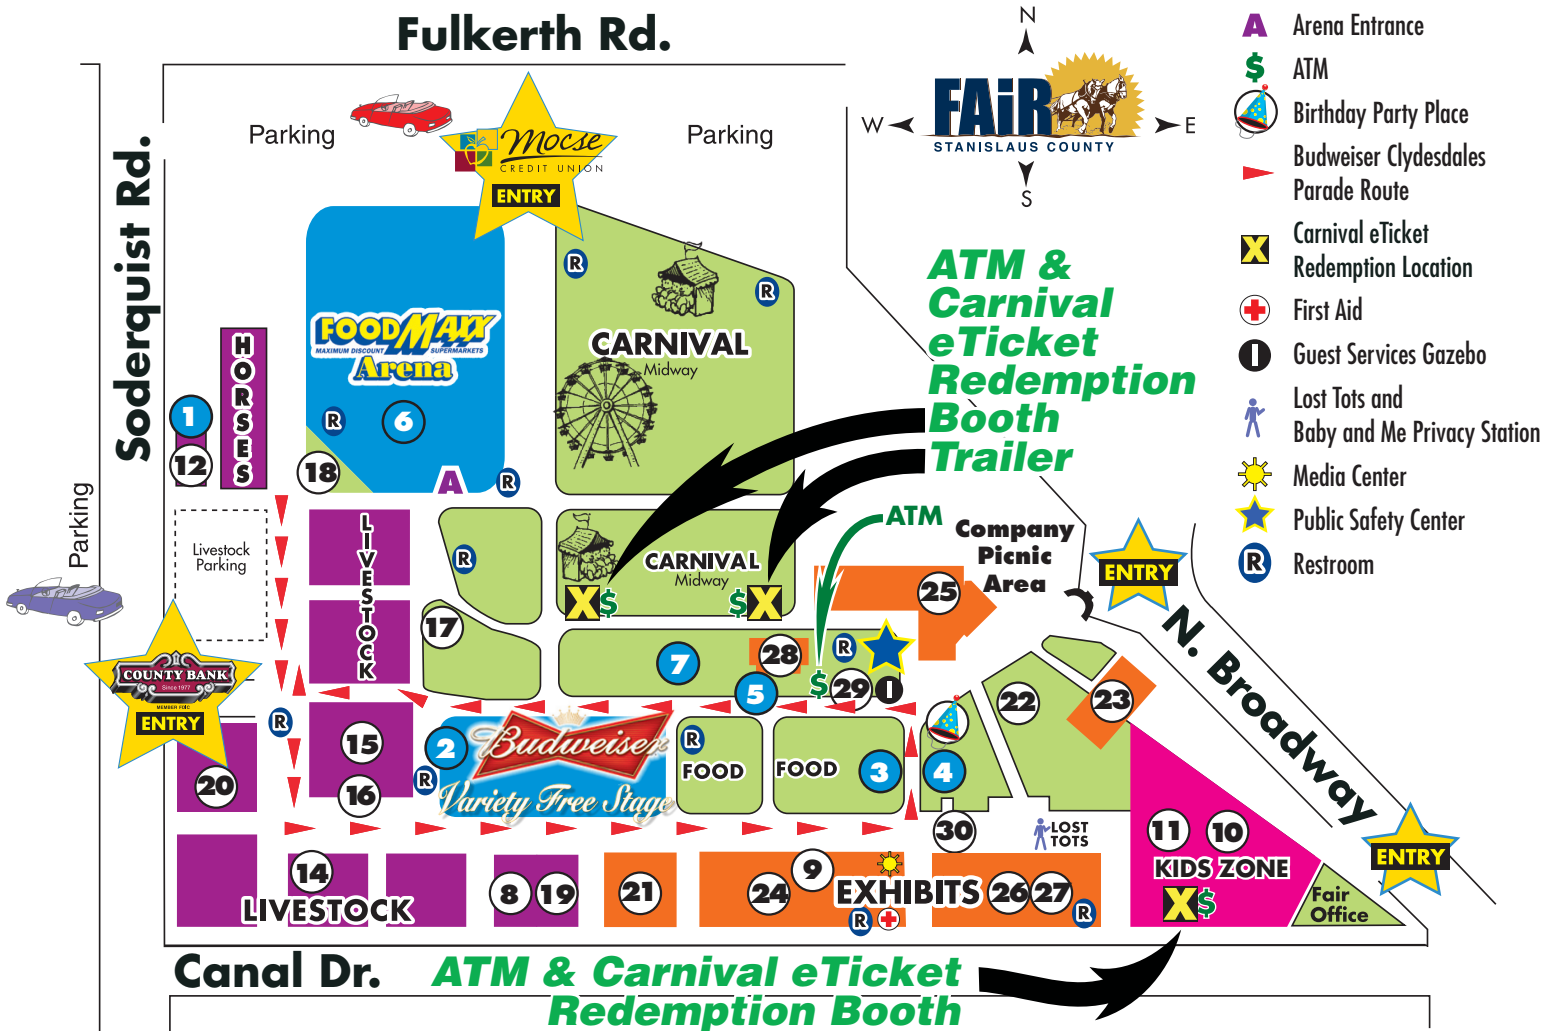

Fulkerth Rd.

- A** Arena Entrance
- \$** ATM
- Birthday Party Place
- Budweiser Clydesdales Parade Route
- X** Carnival eTicket Redemption Location
- First Aid
- Guest Services Gazebo
- Lost Tots and Baby and Me Privacy Station
- Media Center
- Public Safety Center
- R** Restroom